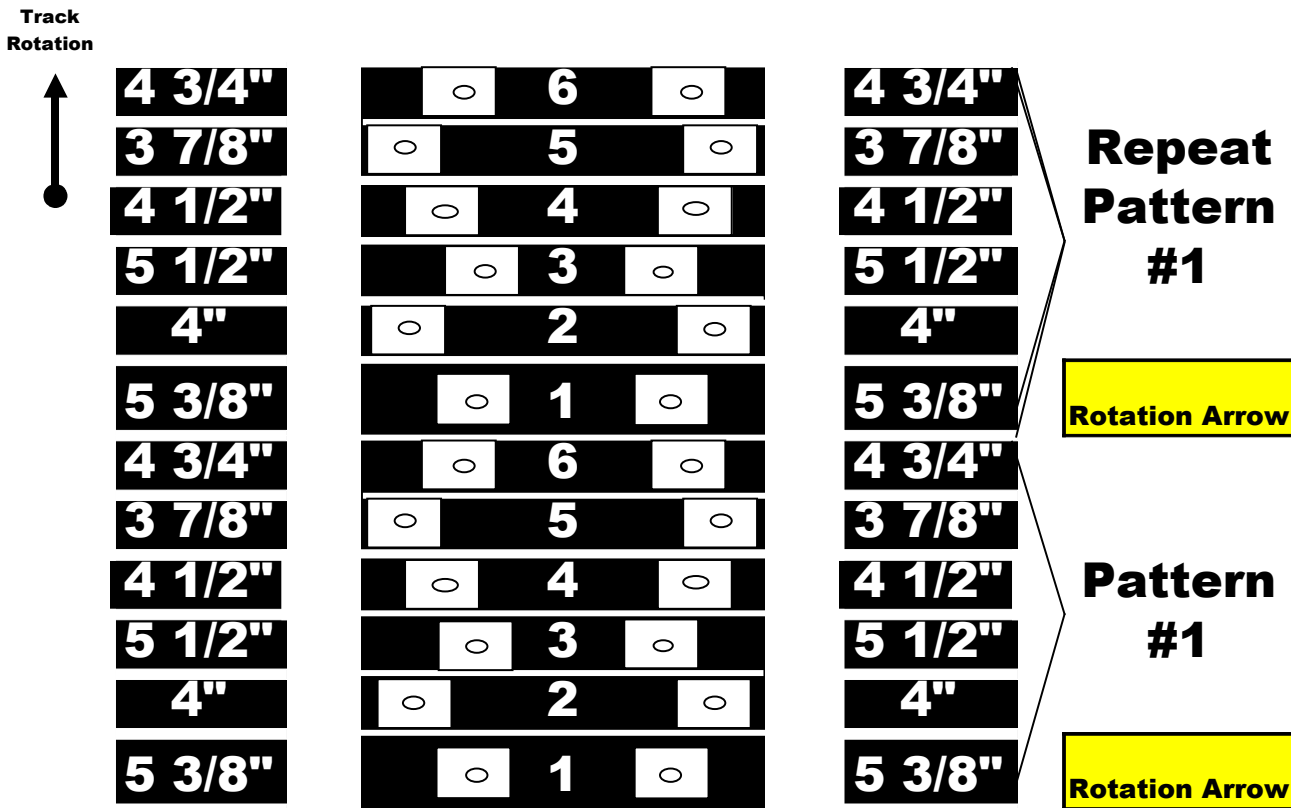

2009 SKI DOO XPRS 600 - SnoX 84 Stud Pattern Single Power Plate Backers with 1.875" Studs

STUD BOY Traction

**Single "Power Plate" Pattern Repeats Every
6 Lugs. Dimensions Measured From Outside
Edge of Track to Outside Edge of Backer Plate**

Start Pattern in lug with Rotation Arrows

Be Sure to Check Installed STUD HEIGHT - keep studs behind lugs less than 1.25"

12 Scratch Lines, 84 Studs

84 Power Plate Aluminum Single Backers