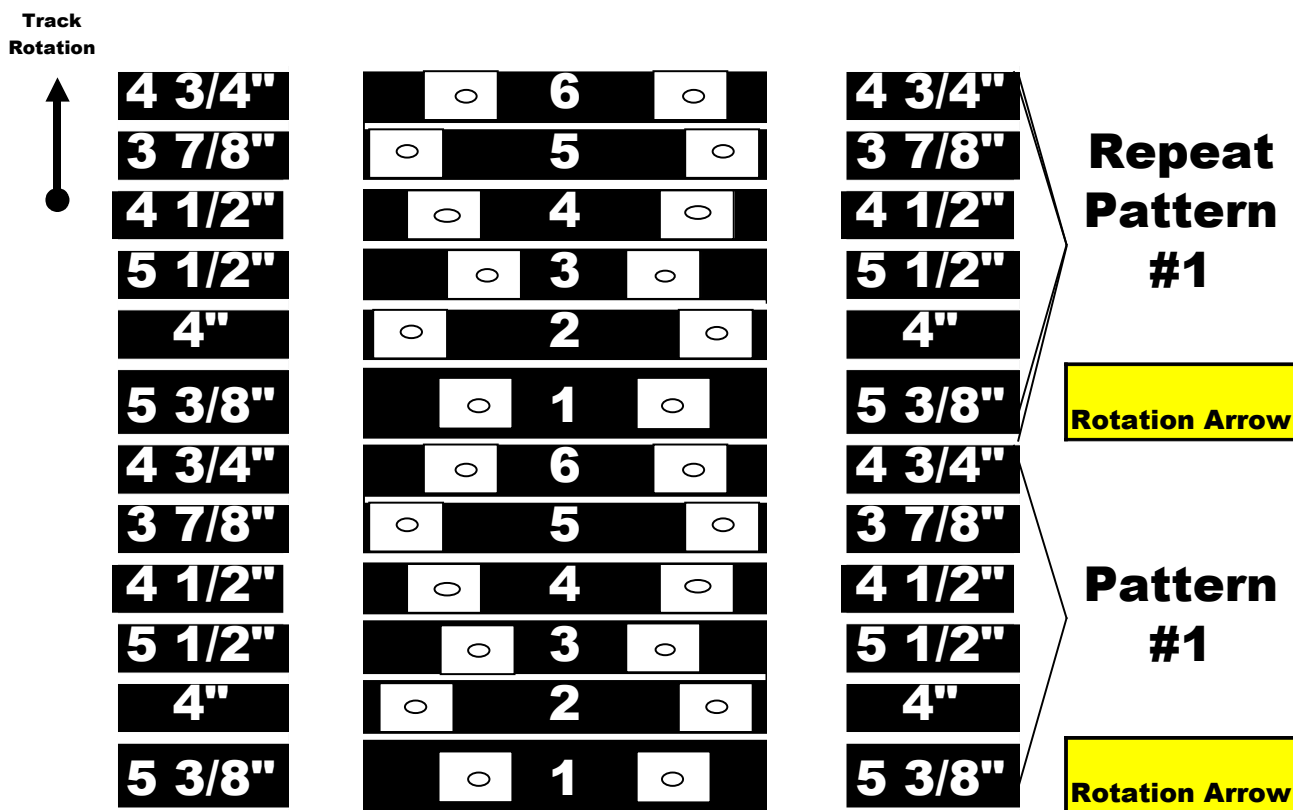

2009 SKI DOO XPRS 600 - SnoX 84 Stud Pattern Single Power Plate Backers with 1.875" Studs

STUD BOY Traction

**Single "Power Plate" Pattern Repeats Every
6 Lugs. Dimensions Measured From Outside
Edge of Track to Outside Edge of Backer Plate**

Start Pattern in lug with Rotation Arrows

Be Sure to Check Installed STUD HEIGHT - keep studs behind lugs less than 1.25"

12 Scratch Lines, 84 Studs

84 Power Plate Aluminum Single Backers