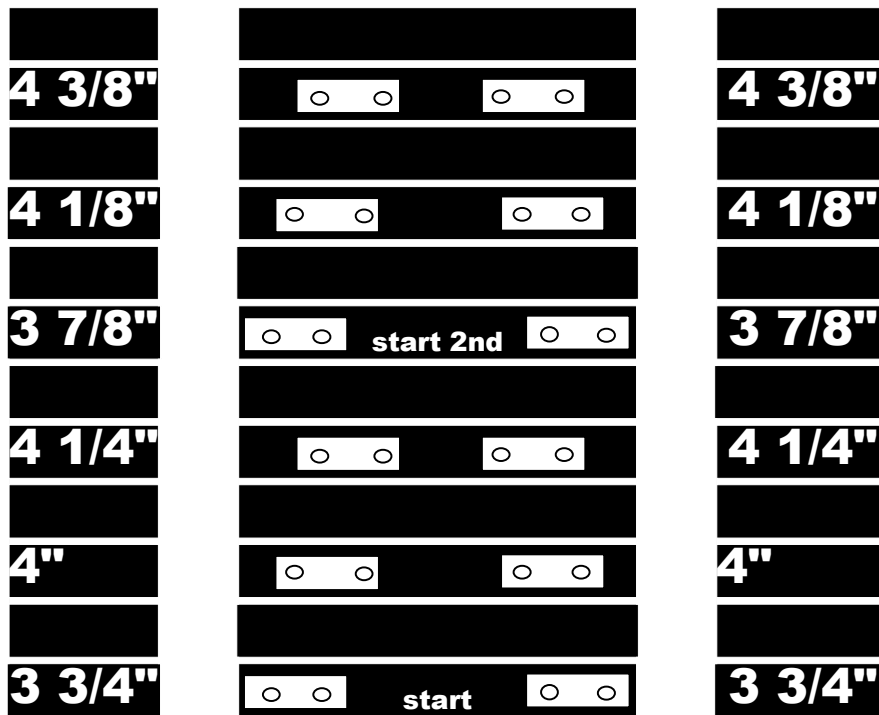

2008 XP RS 600
Snocross 84 Stud Pattern Double Backers
BRP Track Part # 504152686-15"X121"X2.86" Pitch-42 lugs

STUD BOY Traction

**Double "Power Plate" Pattern Repeats Every
 6 Lugs. Dimensions Measured From Outside
 Edge of Track to Outside Edge of Backer Plate (not Stud)**

Track Rotation

Left

**2nd
 Pattern**

Right

Pattern

Start pattern in lug with BRP & Camoplast Logo

This pattern should be marked at the rear of the sled just above the rear idler wheels

The pattern shown is from the top of the track as it enters the tunnel

Part Number & logos will be upside down in this view

12 Scratch Lines, 84 Studs