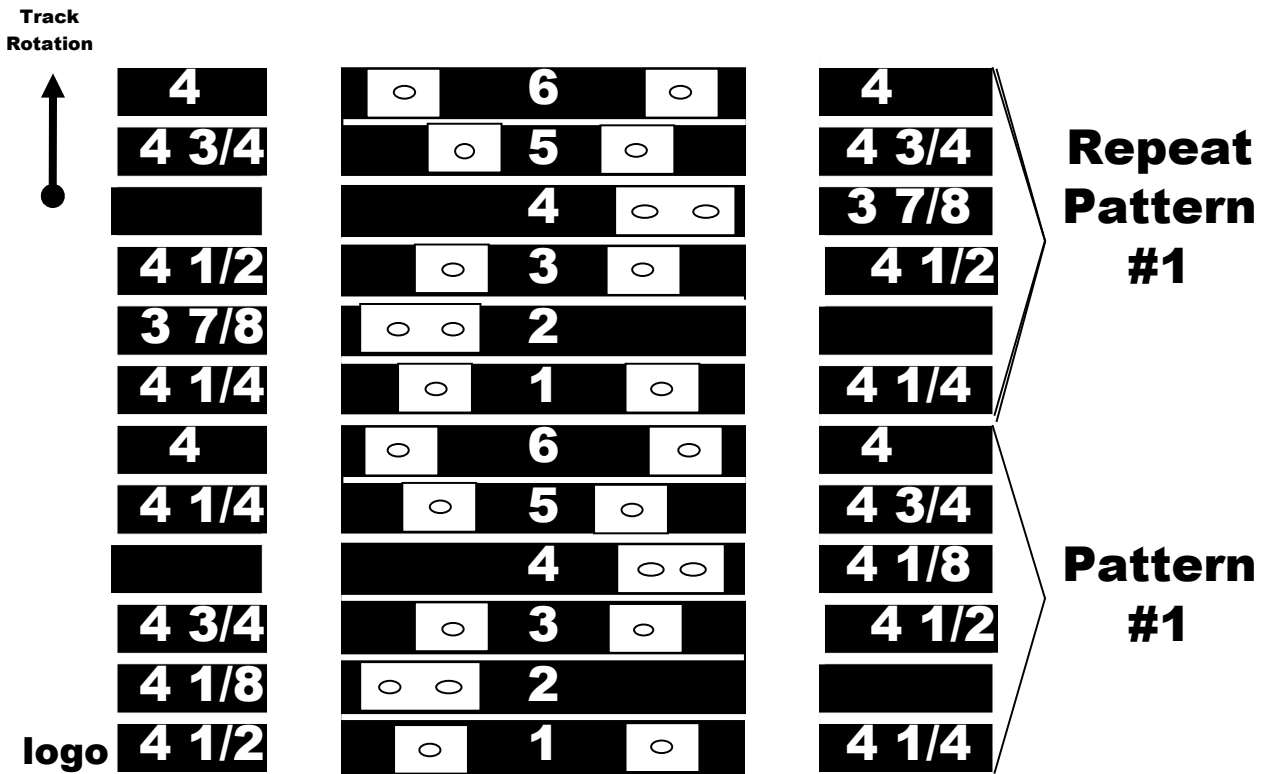

2008 SKI DOO XPRS 600 - SnoX 84 Stud Pattern Single and Double Backers with 1.875" Studs 9/16/07

STUD BOY Traction

Single "Power Plate" Pattern Repeats Every 6 Lugs. Dimensions Measured From Outside Edge of Track to Outside Edge of Backer Plate

Start Pattern in lug with Camoplast Logo (it will be upside down on left of track)

Check Installed STUD HEIGHT - keep studs 1.25" or less behind lugs

**12 Scratch Lines, 84 Studs
56 Single - 14 Double Backers**