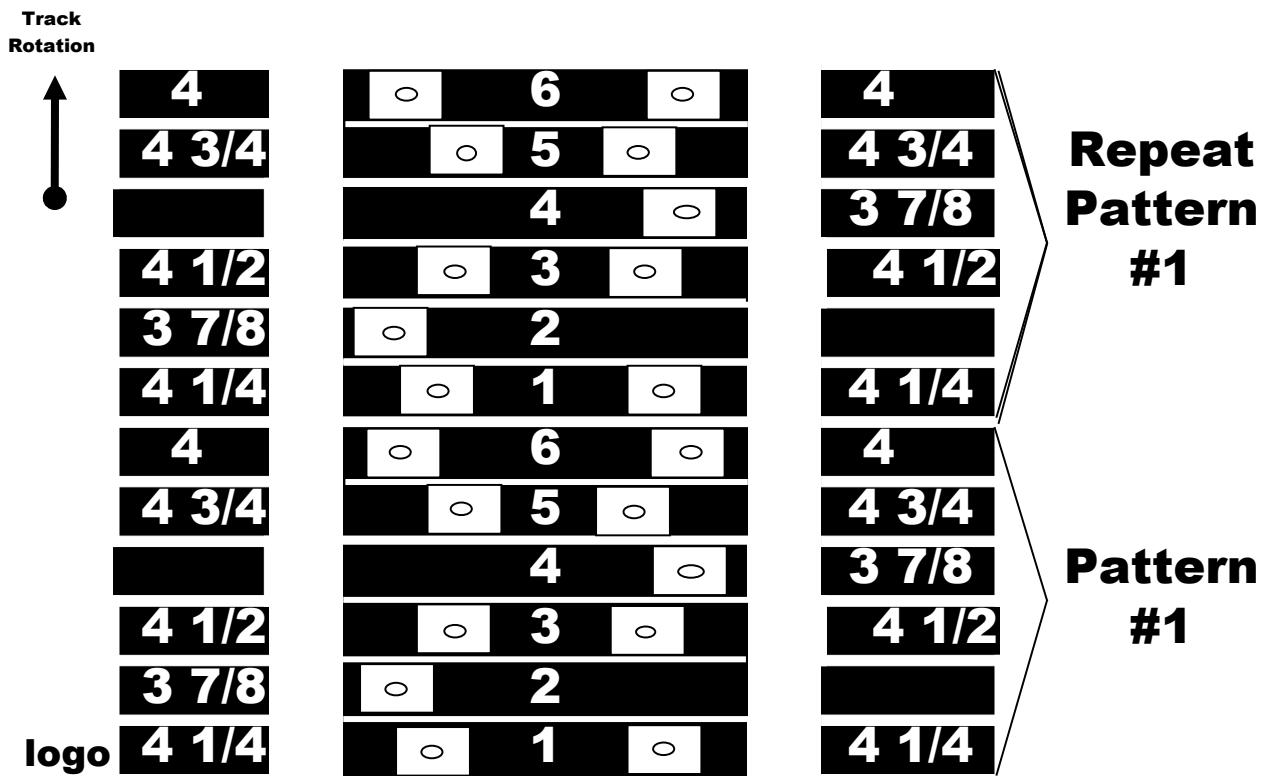

2008 SKI DOO XPRS 600 - SnoX 70 Stud Pattern

Single Backers with 1.875" Studs

9/16/07

STUD BOY Traction

Single "Power Plate" Pattern Repeats Every 6 Lugs. Dimensions Measured From Outside Edge of Track to Outside Edge of Backer Plate

Start Pattern in lug with Camoplast Logo (it will be upside down on left of track)

Be Sure to Check Installed STUD HEIGHT - keep studs behind lugs

10 Scratch Lines, 70 Studs
68 Single Backers