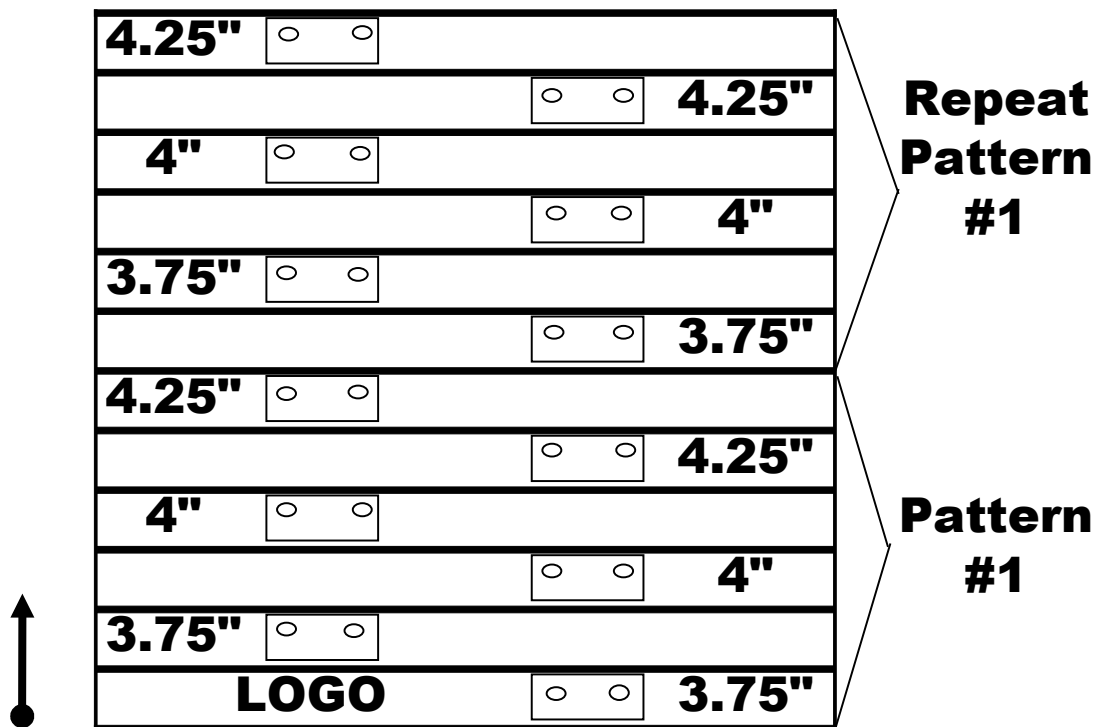

2006 Sno-Pro Studding Pattern

STUD BOY Traction

Double "Power Plate" Pattern Repeats Every 6 Lugs. Dimensions Measured From Outside Edge of Track to Outside Edge of Backer Plate

Double Backer 12 Scratch Lines

43 Lugs, 86 Studs

Be Sure That Backer is close to lug so that you are within the 1.25" required by ISR. Start pattern at Arctic Cat Logo with the logo upside down.