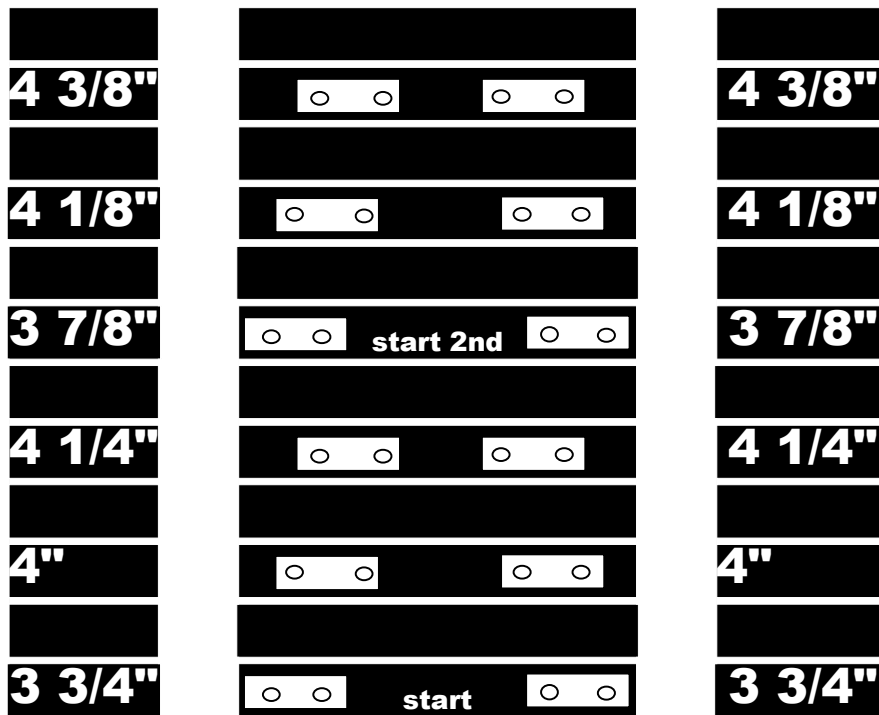

2007 MXZX Rev 440
Snocross 84 Stud Pattern Double Backers
BRP Track Part # 504152686-15"X121"X2.88" Pitch-42 lugs

STUD BOY Traction

**Double "Power Plate" Pattern Repeats Every
 6 Lugs. Dimensions Measured From Outside
 Edge of Track to Outside Edge of Backer Plate (not Stud)**

Track Rotation

Left

**2nd
 Pattern**

Right

Pattern

Start pattern in lug with BRP & Camoplast Logo

This pattern should be marked at the rear of the sled just above the rear idler wheels

The pattern shown is from the top of the track as it enters the tunnel

Part Number & logos will be upside down in this view

12 Scratch Lines, 84 Studs