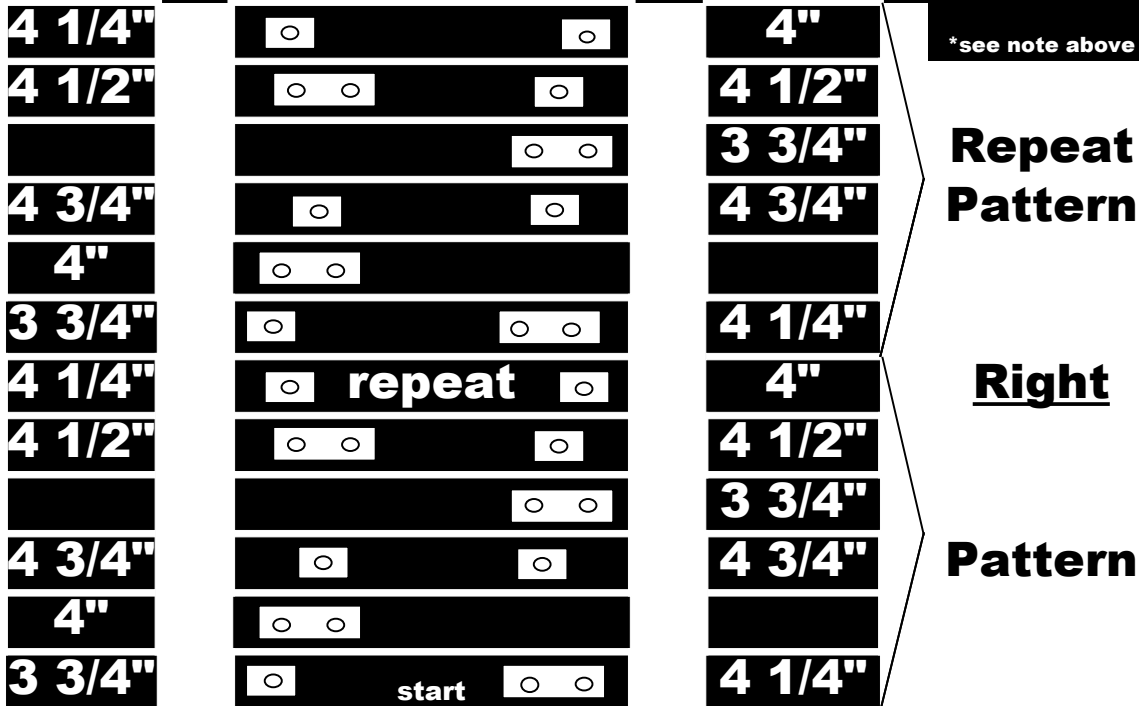

2008 MXZX Rev 440

Snocross 96 Stud Pattern 28 Double Backers 40 Single Backers
BRP Track Part # 504152686-15"X121"X2.88" Pitch-42 lugs

STUD BOY Traction

Combination Double & Single "Power Plate" Pattern Repeats Every 6 Lugs. Dimensions Measured From Outside

Edge of Track to Outside Edge of Backer Plate (not Stud)

skip the last 2 studs in the last pattern for 96 studs

Track Rotation

Start pattern in lug with BRP & Camoplast Logo

This pattern should be marked at the rear of the sled just above the rear idler wheels

The pattern shown is from the top of the track as it enters the tunnel

Part Number & logos will be upside down in this view

14 Scratch Lines, 96 Studs