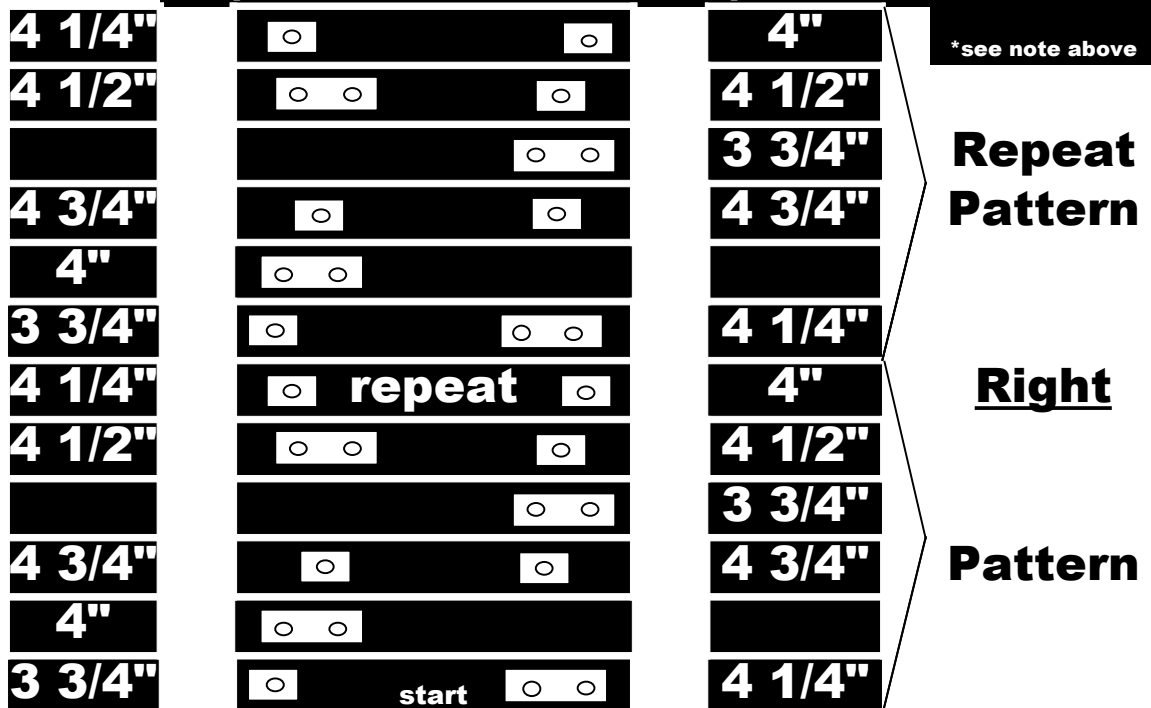

2008 MXZX Rev 440

Snocross 96 Stud Pattern 28 Double Backers 40 Single Backers
BRP Track Part # 504152686-15"X121"X2.88" Pitch-42 lugs

STUD BOY Traction

Combination Double & Single "Power Plate" Pattern Repeats Every
6 Lugs. Dimensions Measured From Outside

Edge of Track to Outside Edge of Backer Plate (not Stud)

skip the last 2 studs in the last pattern for 96 studs

Track Rotation

Start pattern in lug with BRP & Camoplast Logo

This pattern should be marked at the rear of the sled just above the rear idler wheels

The pattern shown is from the top of the track as it enters the tunnel

Part Number & logos will be upside down in this view

14 Scratch Lines, 96 Studs