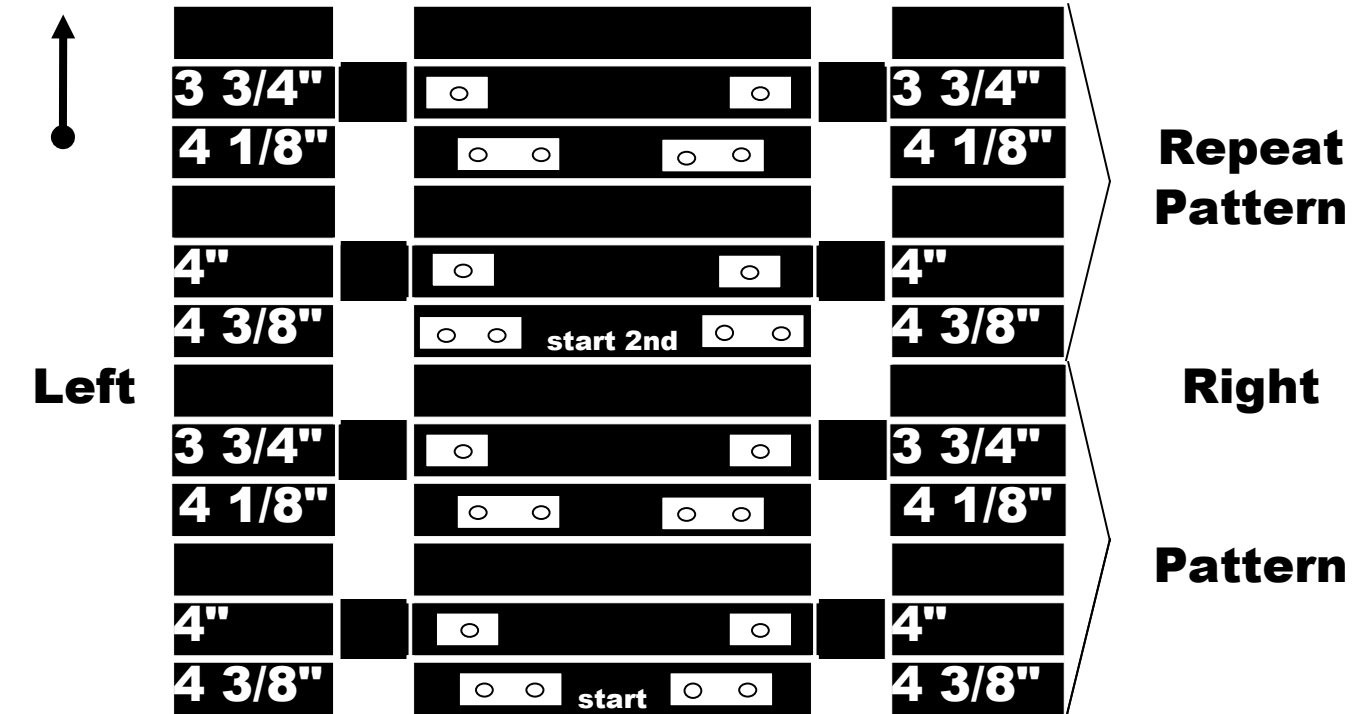

**2007 MXZX Rev 550 Fan**  
**Snocross 96 Stud Pattern Double and Single Backers**  
**BRP Track Part # 504152558 -15"X121"X1.25"X2.52" Pitch-48 lugs**

## STUD BOY Traction

**Pattern Repeats Every**  
**6 Lugs. Dimensions Measured From Outside**  
**Edge of Track to Outside Edge of Backer Plate (not Stud)**

Track Rotation

**Start pattern in lug with "Hi-Performance Trail" Logo**

This pattern should be marked at the rear of the sled just above the rear idler wheels

The pattern shown is from the top of the track as it enters the tunnel

Part Number & logos will be upside down in this view

**12 Scratch Lines, 96 Studs**