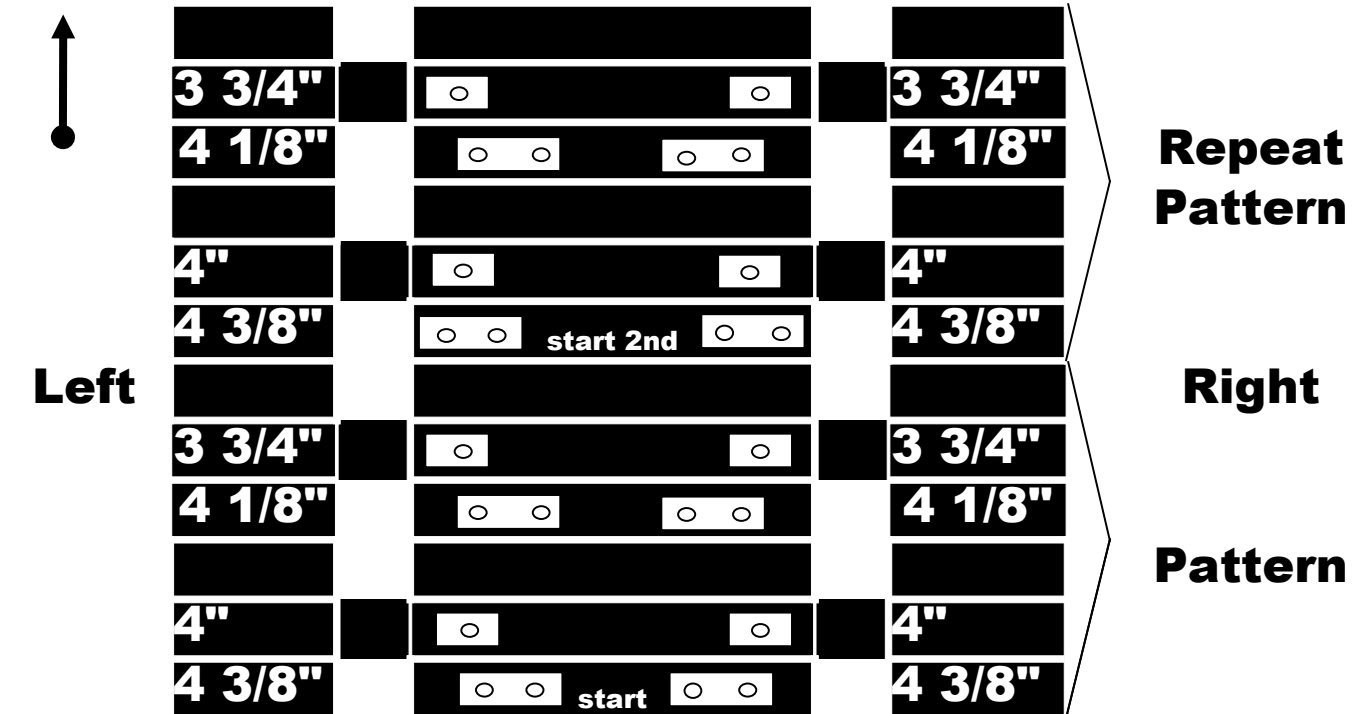

2007 MXZX Rev 550 Fan
Snocross 96 Stud Pattern Double and Single Backers
BRP Track Part # 504152558 -15"X121"X1.25"X2.52" Pitch-48 lugs

STUD BOY Traction

Pattern Repeats Every
6 Lugs. Dimensions Measured From Outside
Edge of Track to Outside Edge of Backer Plate (not Stud)

Track Rotation

Start pattern in lug with "Hi-Performance Trail" Logo

This pattern should be marked at the rear of the sled just above the rear idler wheels

The pattern shown is from the top of the track as it enters the tunnel

Part Number & logos will be upside down in this view

12 Scratch Lines, 96 Studs