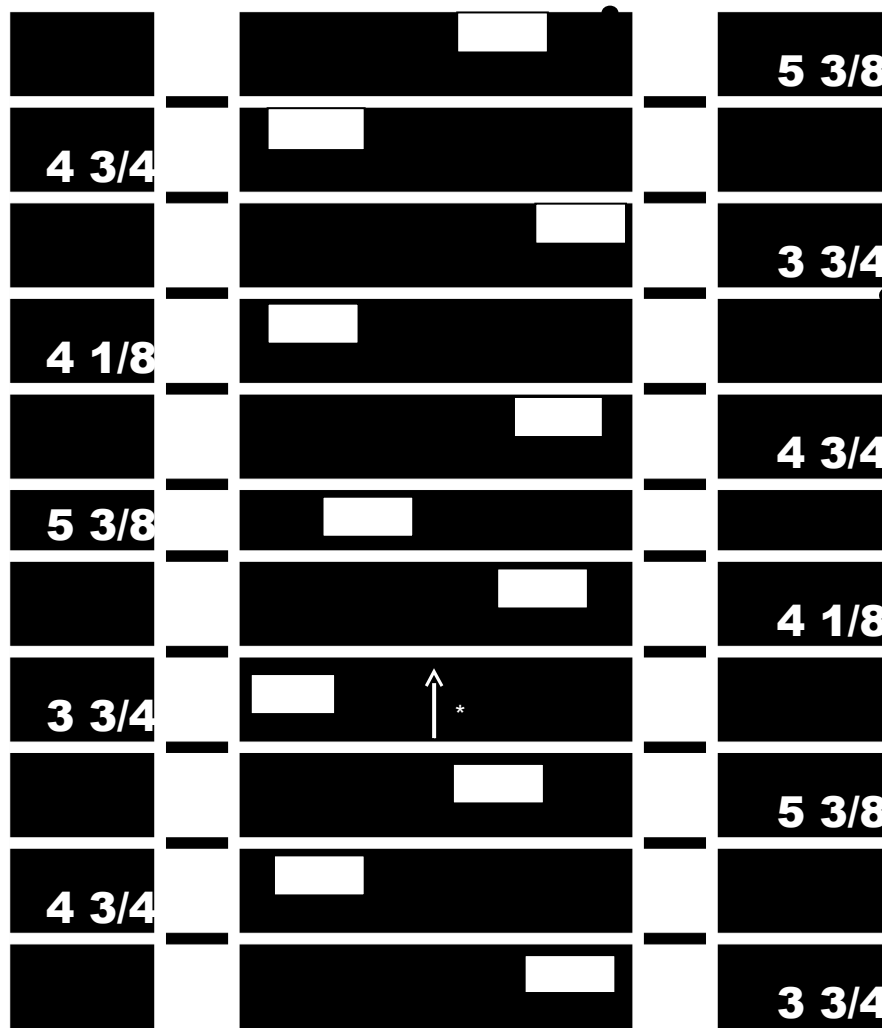

# 2007 Polaris IQ 440 Studding Pattern for Sno Cross

## STUD BOY **Traction**

**Every Window is Open on this Track**

**Double "Power Plates" Pattern Repeats Every  
6 Lugs. Dimensions Measured From Outside  
Edge of Track to Outside Edge of Backer Plate**

**Make Sure to Line Pattern With Track Arrow**

Track Rotation

**START OVER**

**\*Track Direction Arrow**

**12 Scratch Lines**

**Pattern uses 48 Double Backer Plates**

***TRACK PATTERN REPEATS EVERY 4 LUGS***