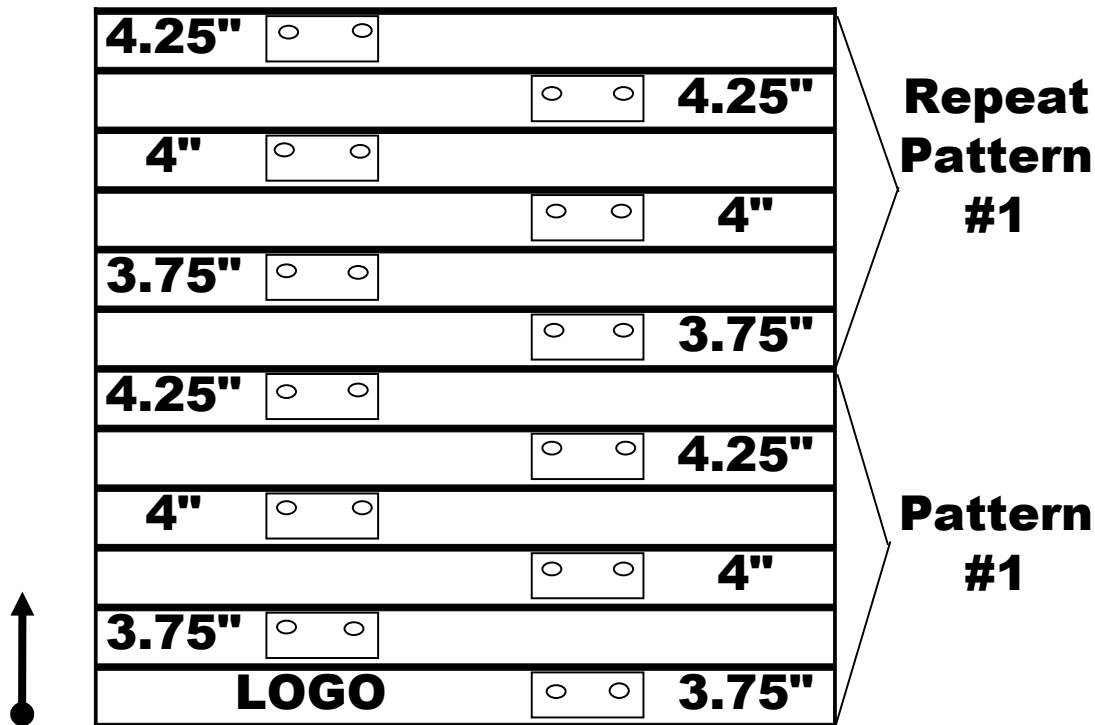

2006 Sno-Pro Studding Pattern

STUD BOY Traction

Double "Power Plate" Pattern Repeats Every 6 Lugs. Dimensions Measured From Outside Edge of Track to Outside Edge of Backer Plate

Double Backer 12 Scratch Lines

43 Lugs, 86 Studs

Be Sure That Backer is close to lug so that you are within the 1.25" required by ISR. Start pattern at Arctic Cat Logo with the logo upside down.