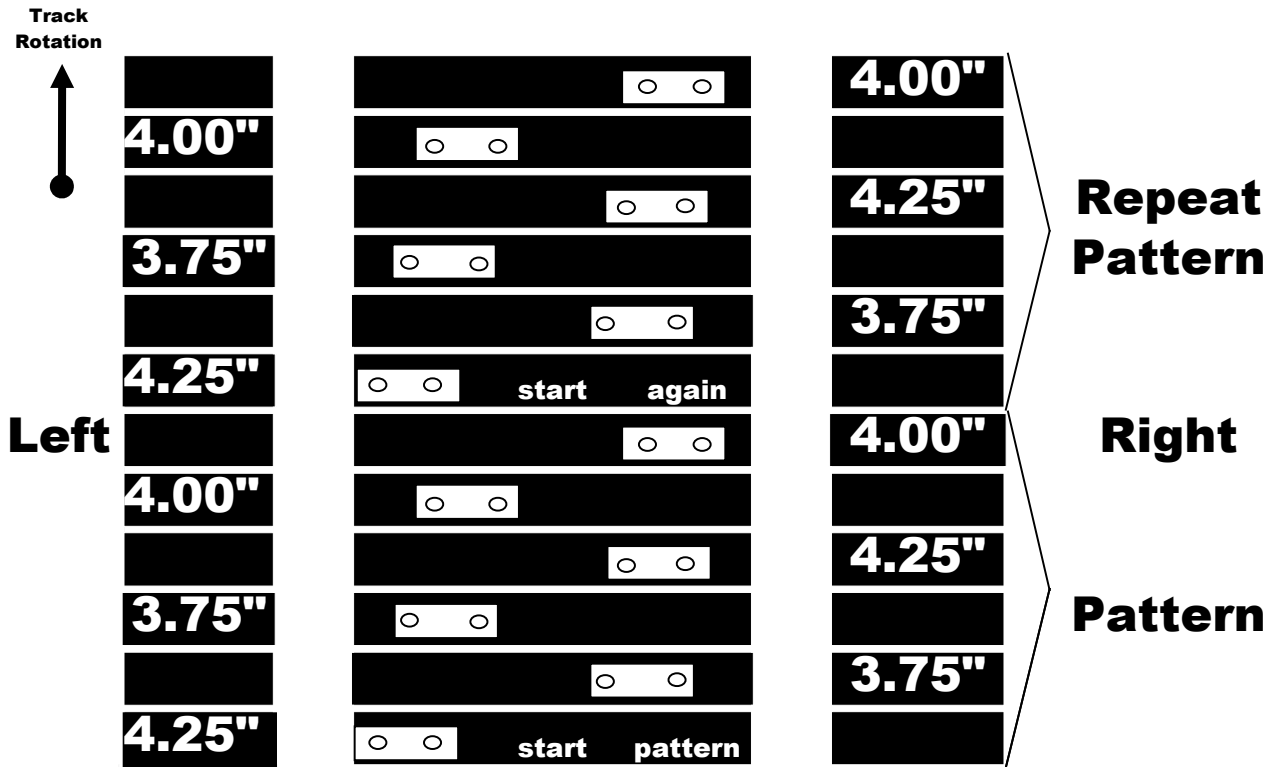

**2006 MXZX Rev 440**  
**Snocross 84 Stud Pattern Double Backers**  
**BRP Track Part # 504152554-15"X121"X2.88" Pitch-42 lugs**

## STUD BOY **Traction**

**Double "Power Plate" Pattern Repeats Every  
 6 Lugs. Dimensions Measured From Outside  
 Edge of Track to Outside Edge of Backer Plate**

**Start pattern in lug with part # 504152554**

**This pattern is should be marked at the rear of the sled just above the rear idler wheels**

**The pattern shown is from the top of the track as it enters the tunnel**

**Part Number & logos will be upside down in this view**

***12 Scratch Lines, 84 Studs***