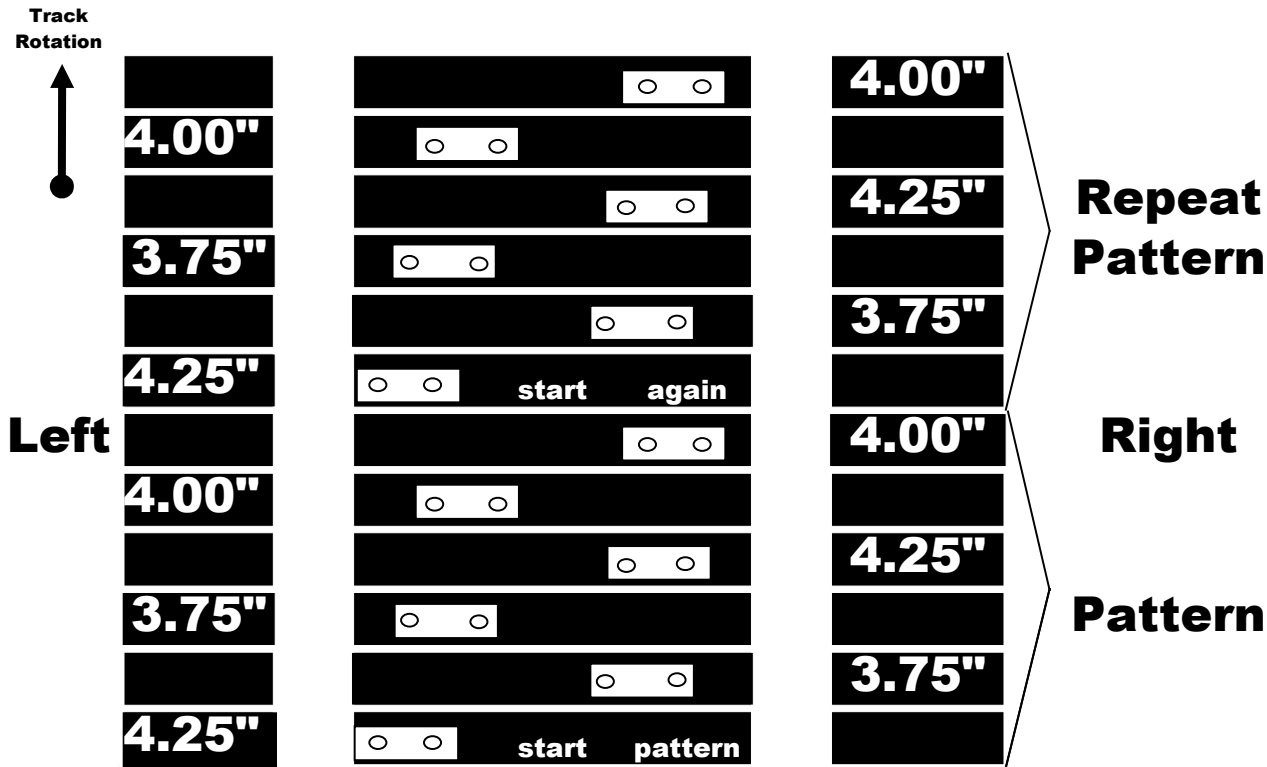

2006 MXZX Rev 440
Snocross 84 Stud Pattern Double Backers
BRP Track Part # 504152554-15"X121"X2.88" Pitch-42 lugs

STUD BOY **Traction**

**Double "Power Plate" Pattern Repeats Every
 6 Lugs. Dimensions Measured From Outside
 Edge of Track to Outside Edge of Backer Plate**

Start pattern in lug with part # 504152554

This pattern is should be marked at the rear of the sled just above the rear idler wheels

The pattern shown is from the top of the track as it enters the tunnel

Part Number & logos will be upside down in this view

12 Scratch Lines, 84 Studs